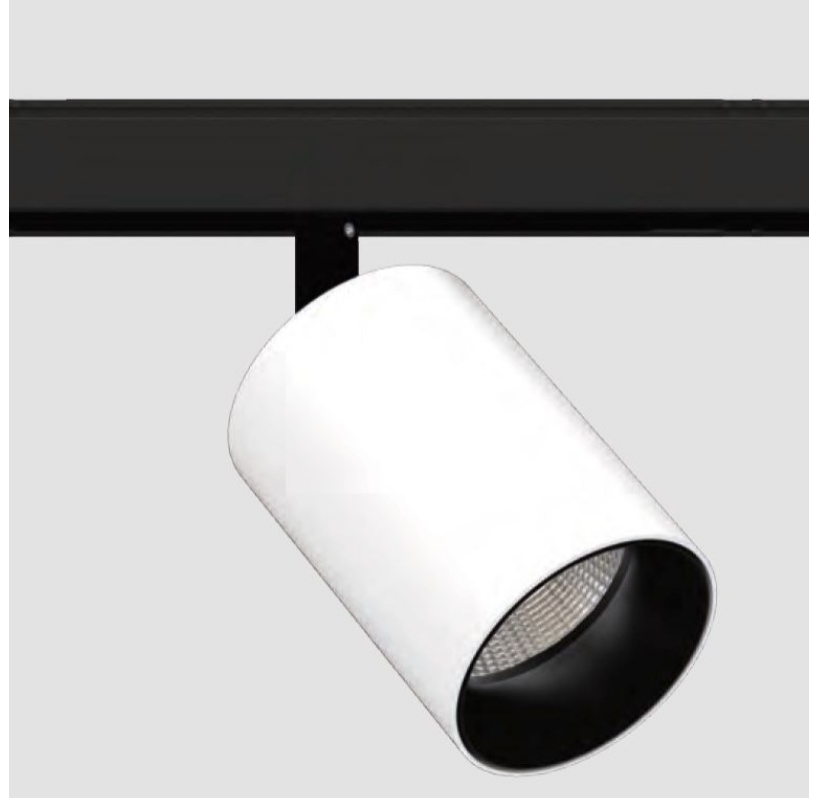

1. To build a product code in our configurator select the specify button on the base model # product page
2. To build a manual product code on this datasheet choose from the options listed below in blue font and add the suffix to the base model #

GENERAL

Series: Centriq
Subseries: Centriq for Clicktrack
Brand: Prolicht
Division: Architectural
Mounting Type: Track
Mounting Location: Ceiling
Subcategory: Spots

PHYSICAL

Shape: Cylinder
Diameter (mm): 55
Diameter (in): 2 ³/₁₆
Length (mm): 170
Length (in): 6 ¹³/₁₆
Height (mm): 112
Height (in): 4 ⁷/₁₆
Light Distribution: Adjustable / Direct
Fixture Finish: SSR / BKV / CWI / CRY / HAB / UFT / ITA / RUA / FTG / MYG / LOD / PUS / FRO / FUP / KIA / POP / BLS / SPG / MEY / GOH / GUM / CHC / COM / ABZ / JAG / OBR / MOS / ROR
Fixture Material: Aluminum

ELECTRICAL

Lamp Type: LED (Zhaga Standard)
Input Wattage (W): 12
Total Output Wattage (W): 10.9
Dimming: Non-Dimmable
Driver Included: No
Driver Location: Remote
Driver Type: Constant Voltage - Universal
Driver Class: Class 2
Input Voltage (V): 48
Constant Current (MA): 580
Upon Request: 0-10Vdc dimming / DALI dimming

LED

Number of LEDs: 1
Color Temperature (°K): 2700 / 3000 / 4000
Max. Delivered Lumen (lm): 750 / 780 / 840
CRI: >90 CRI

OPTICAL

Reflector°: 17 / 33 / 46
Optic°: 15 / 25 / 35
Adjustability: Rotational 360°; Tilt 90° (±45°)

RATINGS AND CERTIFICATIONS

Certified By: Certified for North American Standards
IP rating: IP20