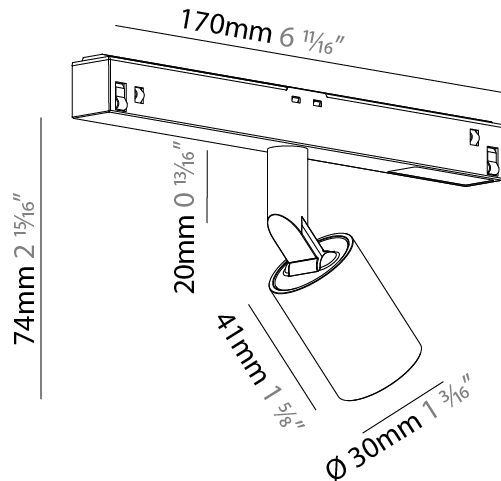

1. To build a product code in our configurator select the specify button on the base model # product page
2. To build a manual product code on this datasheet choose from the options listed below in blue font and add the suffix to the base model #

GENERAL

Series: Centriq
Subseries: Centriq for Clicktrack
Brand: Prolicht
Division: Architectural
Mounting Type: Track
Mounting Location: Ceiling
Subcategory: Spots

PHYSICAL

Shape: Cylinder
Diameter (mm): 30
Diameter (in): 1 ³/₁₆
Length (mm): 170
Length (in): 6 ¹³/₁₆
Height (mm): 74
Height (in): 2 ¹⁵/₁₆
Light Distribution: Adjustable / Direct
Fixture Finish: SSR / BKV / CWI / CRY / HAB / UFT / ITA / RUA / FTG / MYG / LOD / PUS / FRO / FUP / KIA / POP / BLS / SPG / MEY / GOH / GUM / CHC / COM / ABZ / JAG / OBR / MOS / ROR
Fixture Material: Aluminum

ELECTRICAL

Lamp Type: LED (Zhaga Standard)
Input Wattage (W): 4
Total Output Wattage (W): 3.6
Dimming: Non-Dimmable
Driver Included: No
Driver Location: Remote
Driver Type: Constant Voltage - Universal
Driver Class: Class 2
Input Voltage (V): 48
Constant Current (MA): 340
Upon Request: 0-10Vdc dimming / DALI dimming

LED

Number of LEDs: 1
Color Temperature (°K): 2700 / 3000 / 4000
Max. Delivered Lumen (lm): 260 / 270 / 290
CRI: >90 CRI

OPTICAL

Optic°: 24 / 32
Adjustability: Rotational 360°; Tilt 90° (±45°)

RATINGS AND CERTIFICATIONS

Certified By: Certified for North American Standards
IP rating: IP20