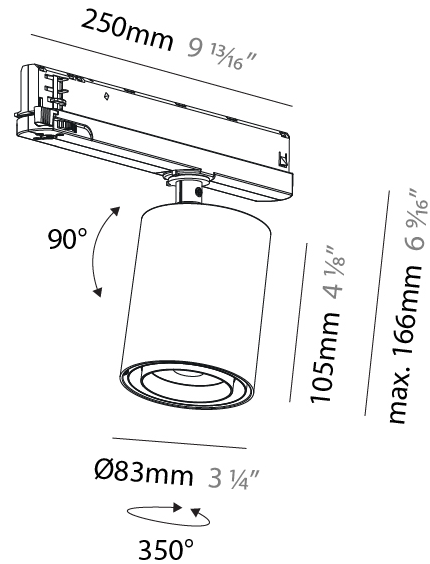

GENERAL

Series: Centriq
Subseries: Centriq In Flex
Brand: Prolicht
Division: Architectural
Mounting Type: Track
Subcategory: Spots

PHYSICAL

Shape: Cylinder
Diameter (mm): 83
Diameter (in): 3 1/4
Length (mm): 250
Length (in): 9 13/16
Height (mm): 166
Height (in): 6 9/16
Light Distribution: Adjustable / Direct
Fixture Finish: SSR / BKV / CWI / CRY / HAB / UFT / ITA / RUA / FTG / MYG / LOD / PUS / FRO / FUP / KIA / POP / BLS / SPG / MEY / GOH / GUM / CHC / COM / ABZ / JAG / OBR / MOS / ROR
Holder Finish: WHI / BLK
Accent Finish: SSR / BKV / CWI / CRY / HAB / LAG / UFT / ITA / RUA / RUR / MIC / FTG / MYG / TWT / LOD / PUS / FRO / FUP / KIA / POP / BLS / SPG / MEY / GOH / GUM / CHC / COM / ABZ / JAG
Fixture Material: Aluminum

ELECTRICAL

Lamp Type: LED (Zhaga Standard)
Input Wattage (W): 20
Total Output Wattage (W): 18.1
Dimming: Non-Dimmable / 0-10V Dimming
Driver Included: Yes
Driver Location: Integrated
Driver Type: Constant Current - 120Vac
Driver Class: Class 2
Input Voltage (V): 120

LED

Number of LEDs: 1
Color Temperature (°K): 2700 / 3000 / 3500 / 4000
Max. Delivered Lumen (lm): 1207 / 1300 / 1376 / 1380
Nominal Lumen (lm): 1672 / 1800 / 1905 / 1910
CRI: >90 CRI
Lamp Life (hrs): 50000

OPTICAL

Reflector°: Adjustable 14 - 44
Adjustability: Rotational 360°; Tilt 90° (±45°)

RATINGS AND CERTIFICATIONS

Certified By: Certified for North American Standards
IP rating: IP20